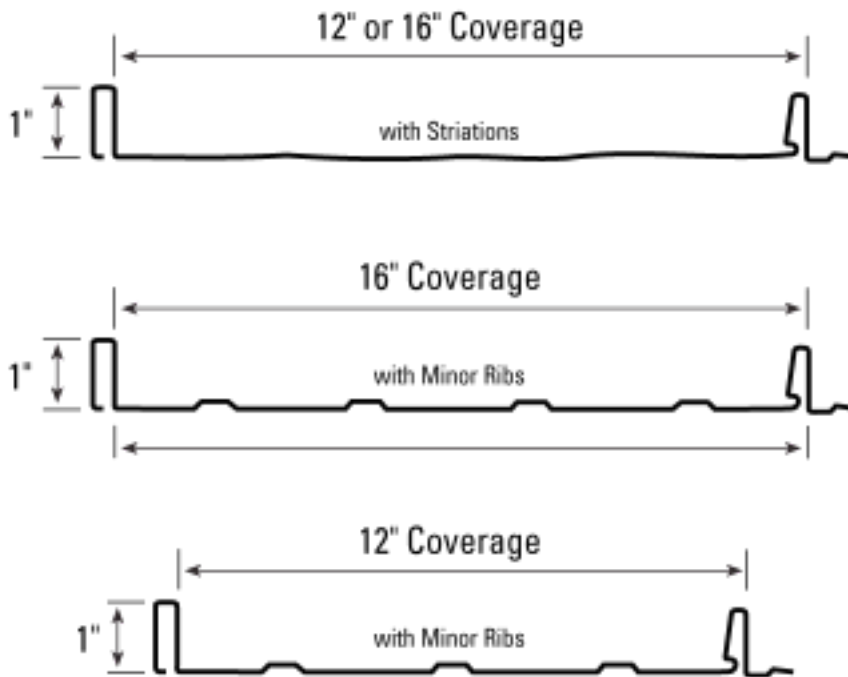

## IMAGE II / HLoc / Horizon Loc

Description: Standing Seam roof panel, Durable with easy snap together installation

Fastener: Concealed fastener

Panel Coverage: 12", 16"

Rib Height: 1"

Rib Features: Striations, minor ribs

Standard Gauge: 26 (optional 24)

Minimum Slope Requirement: 3:12