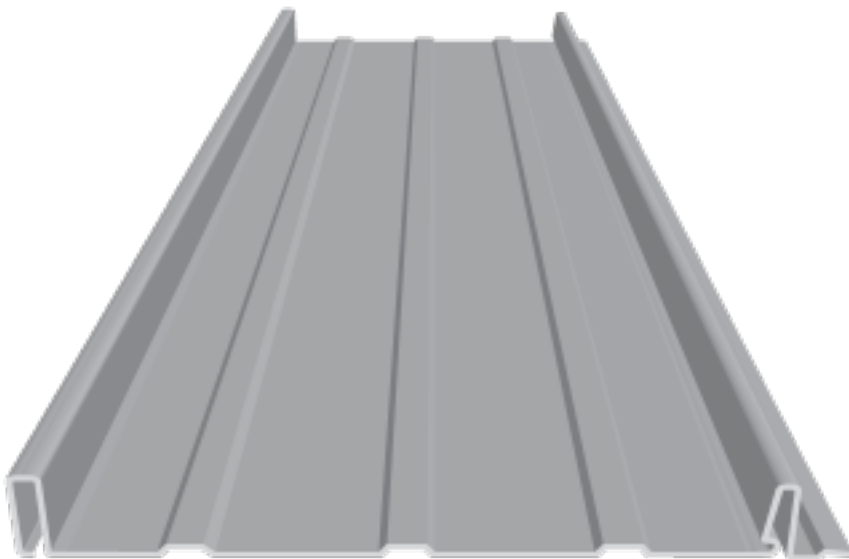

## IMAGE II / HLoc / Horizon Loc

Description: Standing Seam roof panel, Durable with easy snap together installation

Fastener: Concealed fastener

Panel Coverage: 12", 16"

Rib Height: 1"

Rib Features: Striations, minor ribs

Standard Gauge: 26 (optional 24)

Minimum Slope Requirement: 3:12