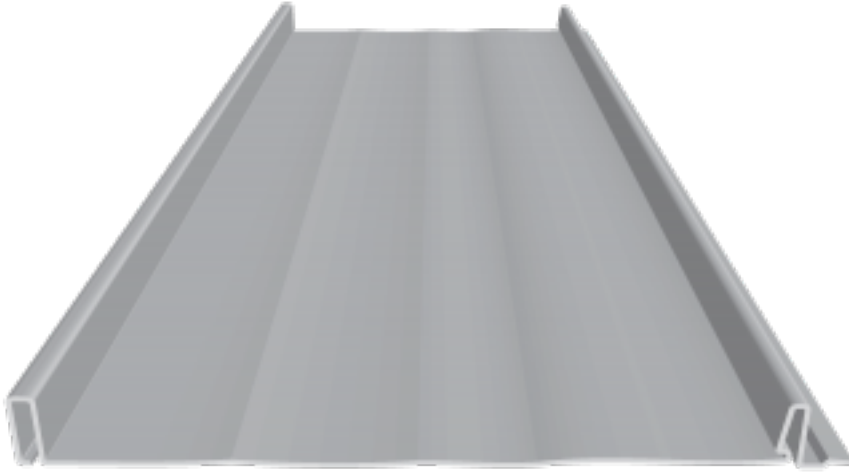

## IMAGE II / HLoc / Horizon Loc

Description: Standing Seam roof panel, Durable with easy snap together installation

Fastener: Concealed fastener

Panel Coverage: 12", 16"

Rib Height: 1"

Rib Features: Striations, minor ribs

Standard Gauge: 26 (optional 24)

Minimum Slope Requirement: 3:12