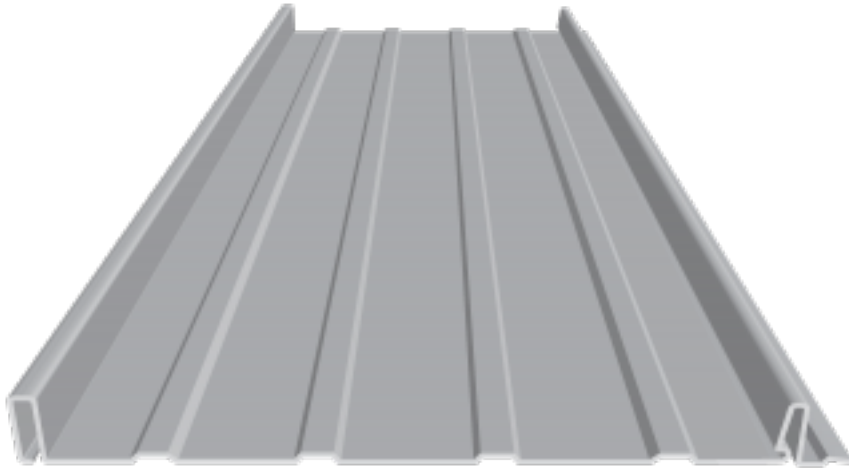

## IMAGE II / HLoc / Horizon Loc

Description: Standing Seam roof panel, Durable with easy snap together installation

Fastener: Concealed fastener

Panel Coverage: 12", 16"

Rib Height: 1"

Rib Features: Striations, minor ribs

Standard Gauge: 26 (optional 24)

Minimum Slope Requirement: 3:12